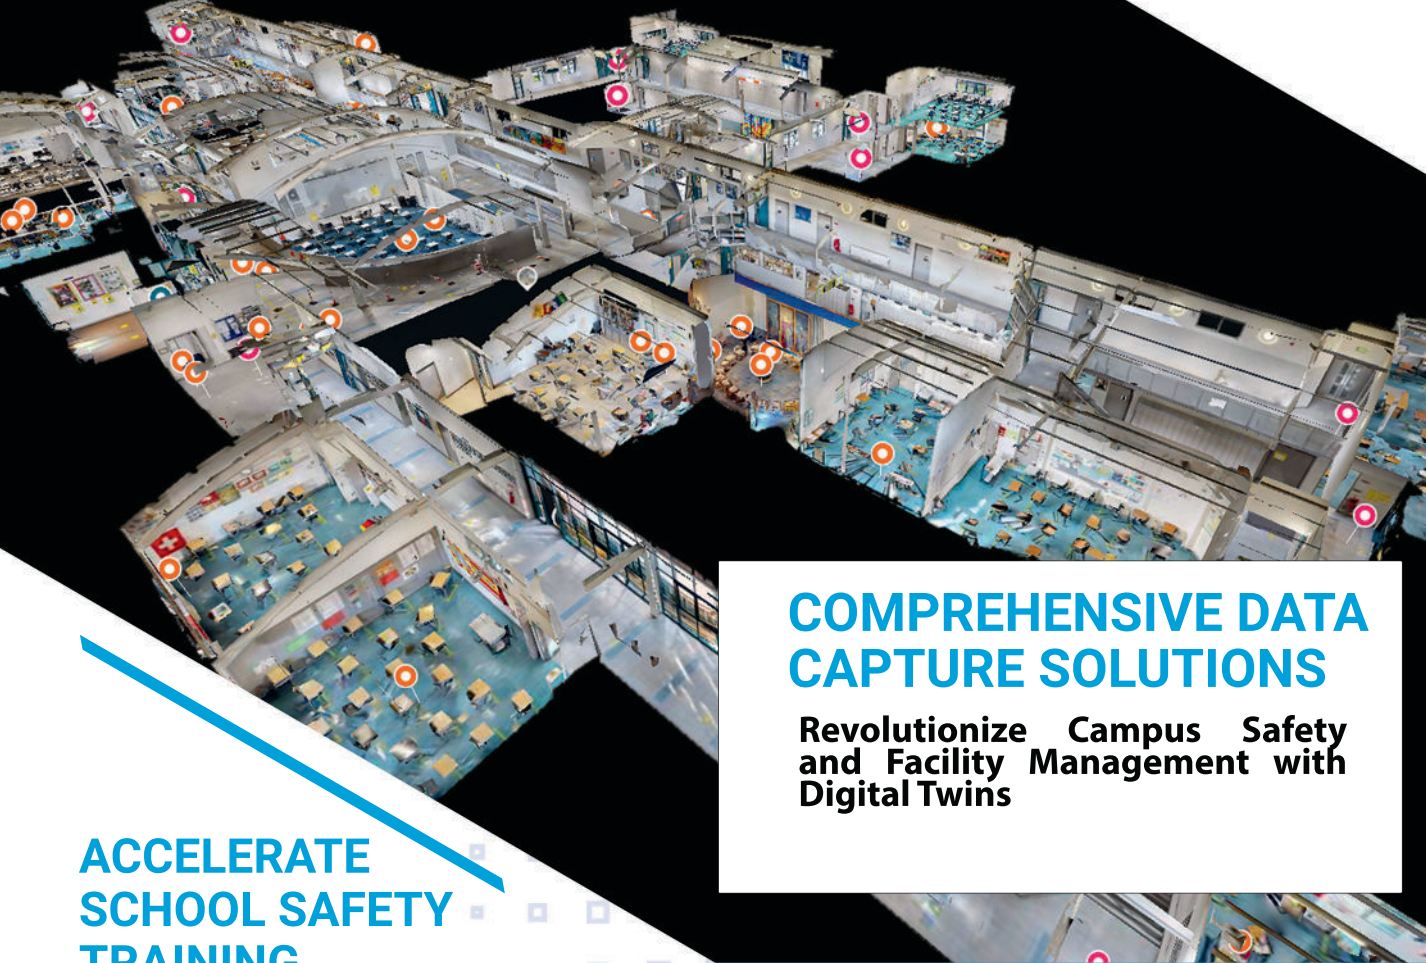

Future Proof Solutions

Leverage data today, shape tomorrow: Industry standard data capture formats.

DIGITAL TWIN SOLUTIONS

FOR SCHOOL BOARDS

ACCELERATE SCHOOL SAFETY TRAINING

Turn Your Campus into a Living Document with Digital Twin Technology. Share instantly for collaboration and training.

MAPPING & DOCUMENTATION

Comprehensive 3D mapping services covers every room, interior and exterior spaces of schools. Complete overview for safety planning.

TRAINING & COLLABORATION

Share models in a secure environment. Flag important areas with training videos and more. Public safety training without interruption.

COMPREHENSIVE DATA CAPTURE SOLUTIONS

Revolutionize Campus Safety and Facility Management with Digital Twins

Complete PROPERTY MANAGEMENT SOLUTION

REPURPOSE, RENEW, & REVITALIZE

Utilize Scena's Rapid Data Collection for renovations, documentation, and planning. Fast 2D & 3D floor plan creation. Document safety features and facility information efficiently. Repurpose buildings and supplement grant proposals.