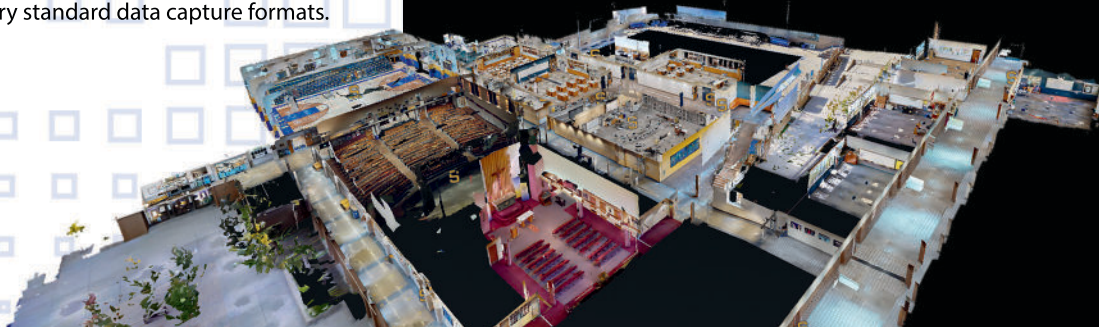

Future Proof Solutions

Leverage data today, shape tomorrow: Industry standard data capture formats.

DIGITAL TWIN SOLUTIONS

FOR SCHOOL BOARDS

ACCELERATE SCHOOL SAFETY TRAINING

Turn Your Campus into a Living Document with Digital Twin Technology. Share instantly for collaboration and training.

MAPPING & DOCUMENTATION

Comprehensive 3D mapping services covers every room, interior and exterior spaces of schools. Complete overview for safety planning.

TRAINING & COLLABORATION

Share models in a secure environment. Flag important areas with training videos and more. Public safety training without interruption.

COMPREHENSIVE DATA CAPTURE SOLUTIONS

Revolutionize Campus Safety and Facility Management with Digital Twins

Complete PROPERTY MANAGEMENT SOLUTION

REPURPOSE, RENEW, & REVITALIZE

Utilize Scena's Rapid Data Collection for renovations, documentation, and planning. Fast 2D & 3D floor plan creation. Document safety features and facility information efficiently. Repurpose buildings and supplement grant proposals.